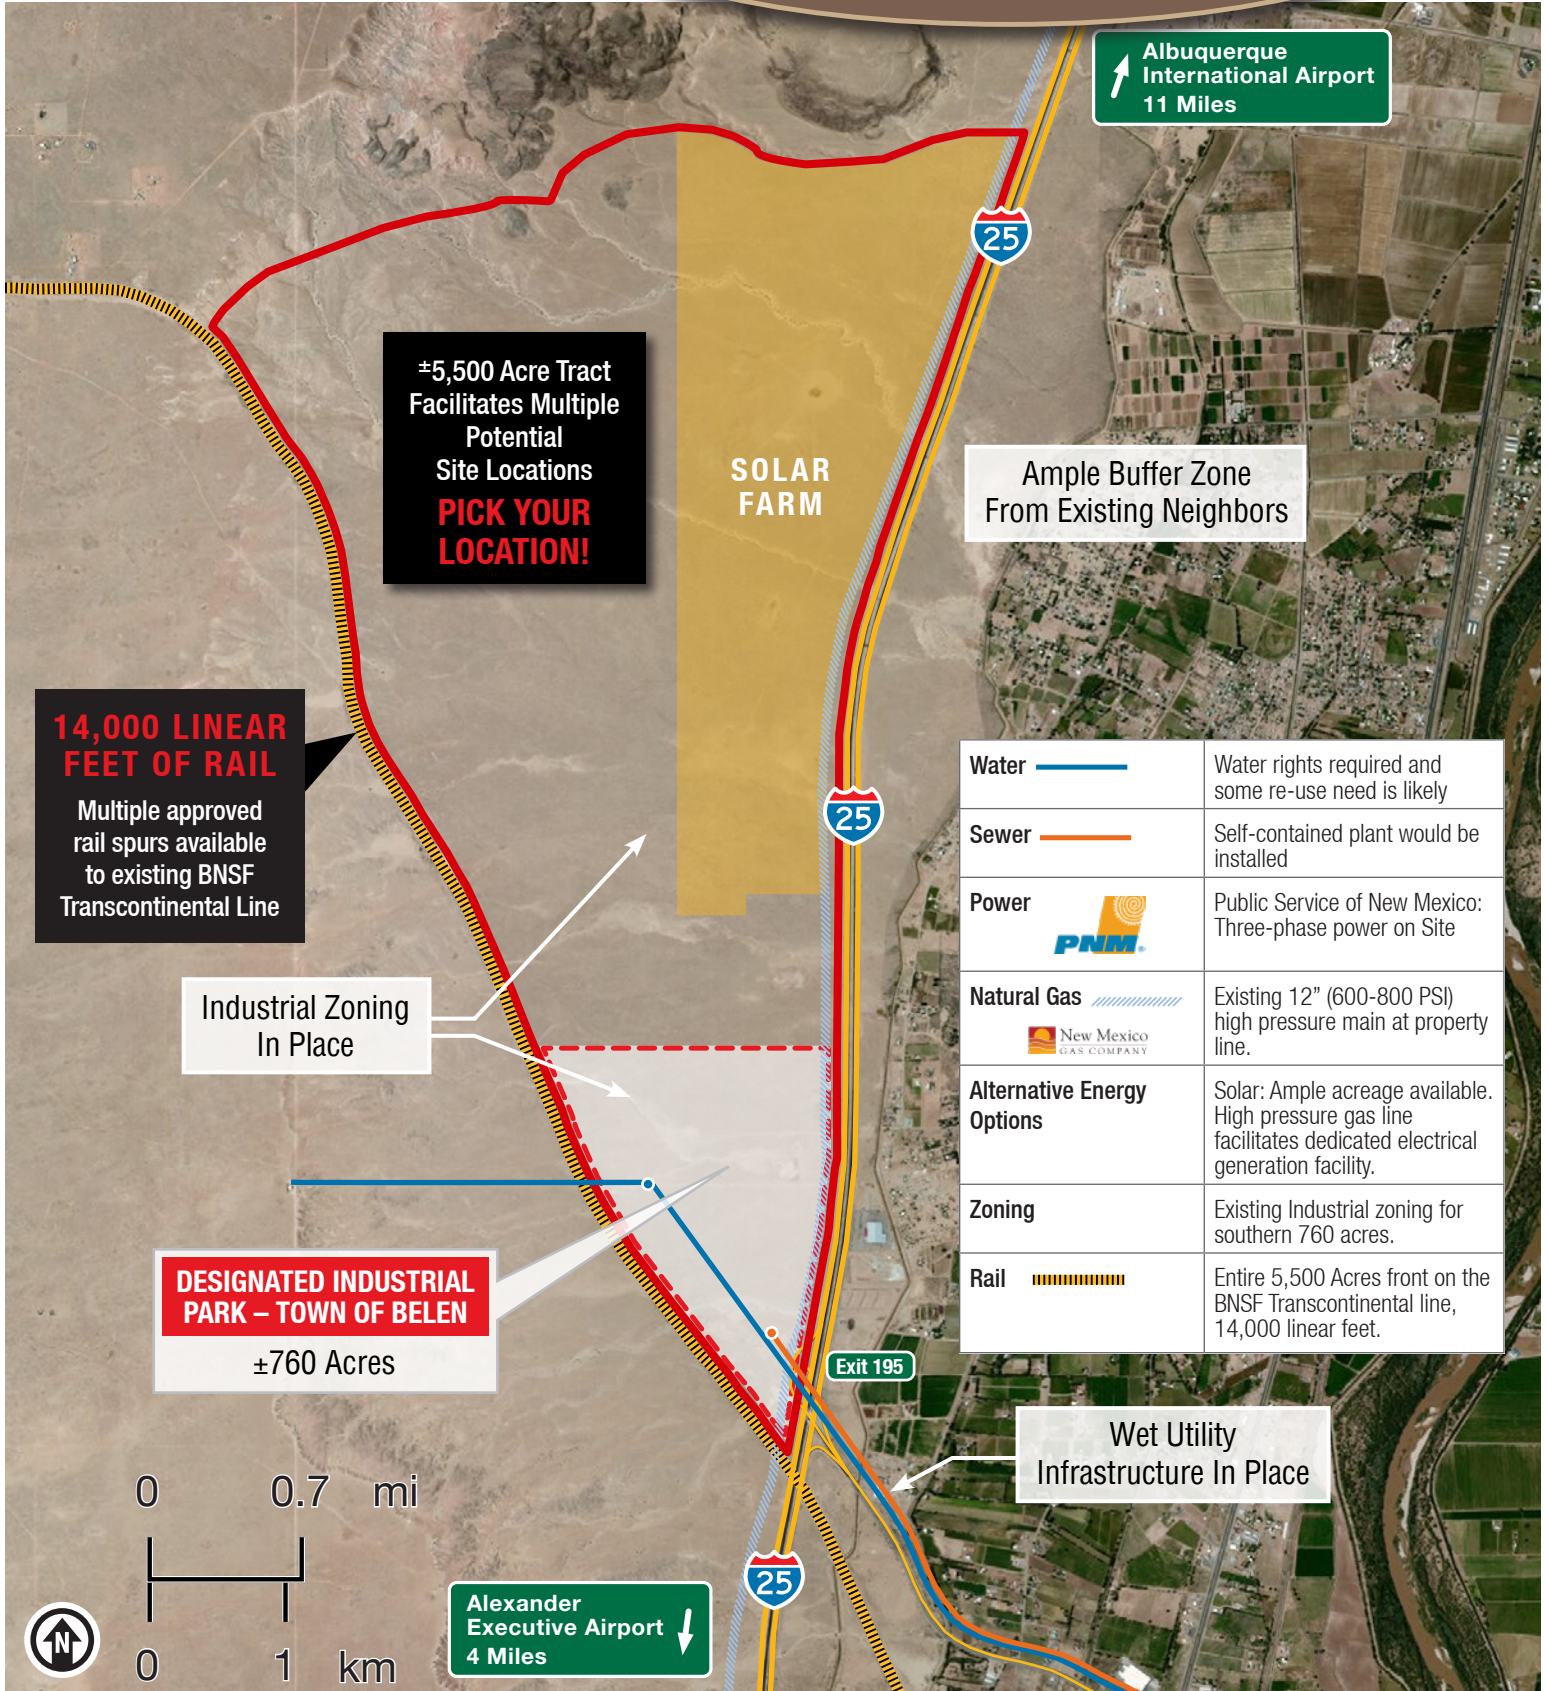

RANCHO CIELO

RANCHO CIELO

UNIT TRAIN RAIL DESIGN

Multiple Rail Layouts Available

RANCHO CIELO

AIRLINES

Albuquerque is served by eight major, commercial carriers and also receives regular in-state service from commuter airlines.

DEMOGRAPHICS

There is a total population of more than **850,000** within 40 miles of Rancho Cielo

	2020	10 mile	20 mile	40 mile
Total Population		67,155	95,988	857,728
Average HH Income		\$59,711	\$59,187	\$73,314
Daytime Employment		13,352	17,695	364,685