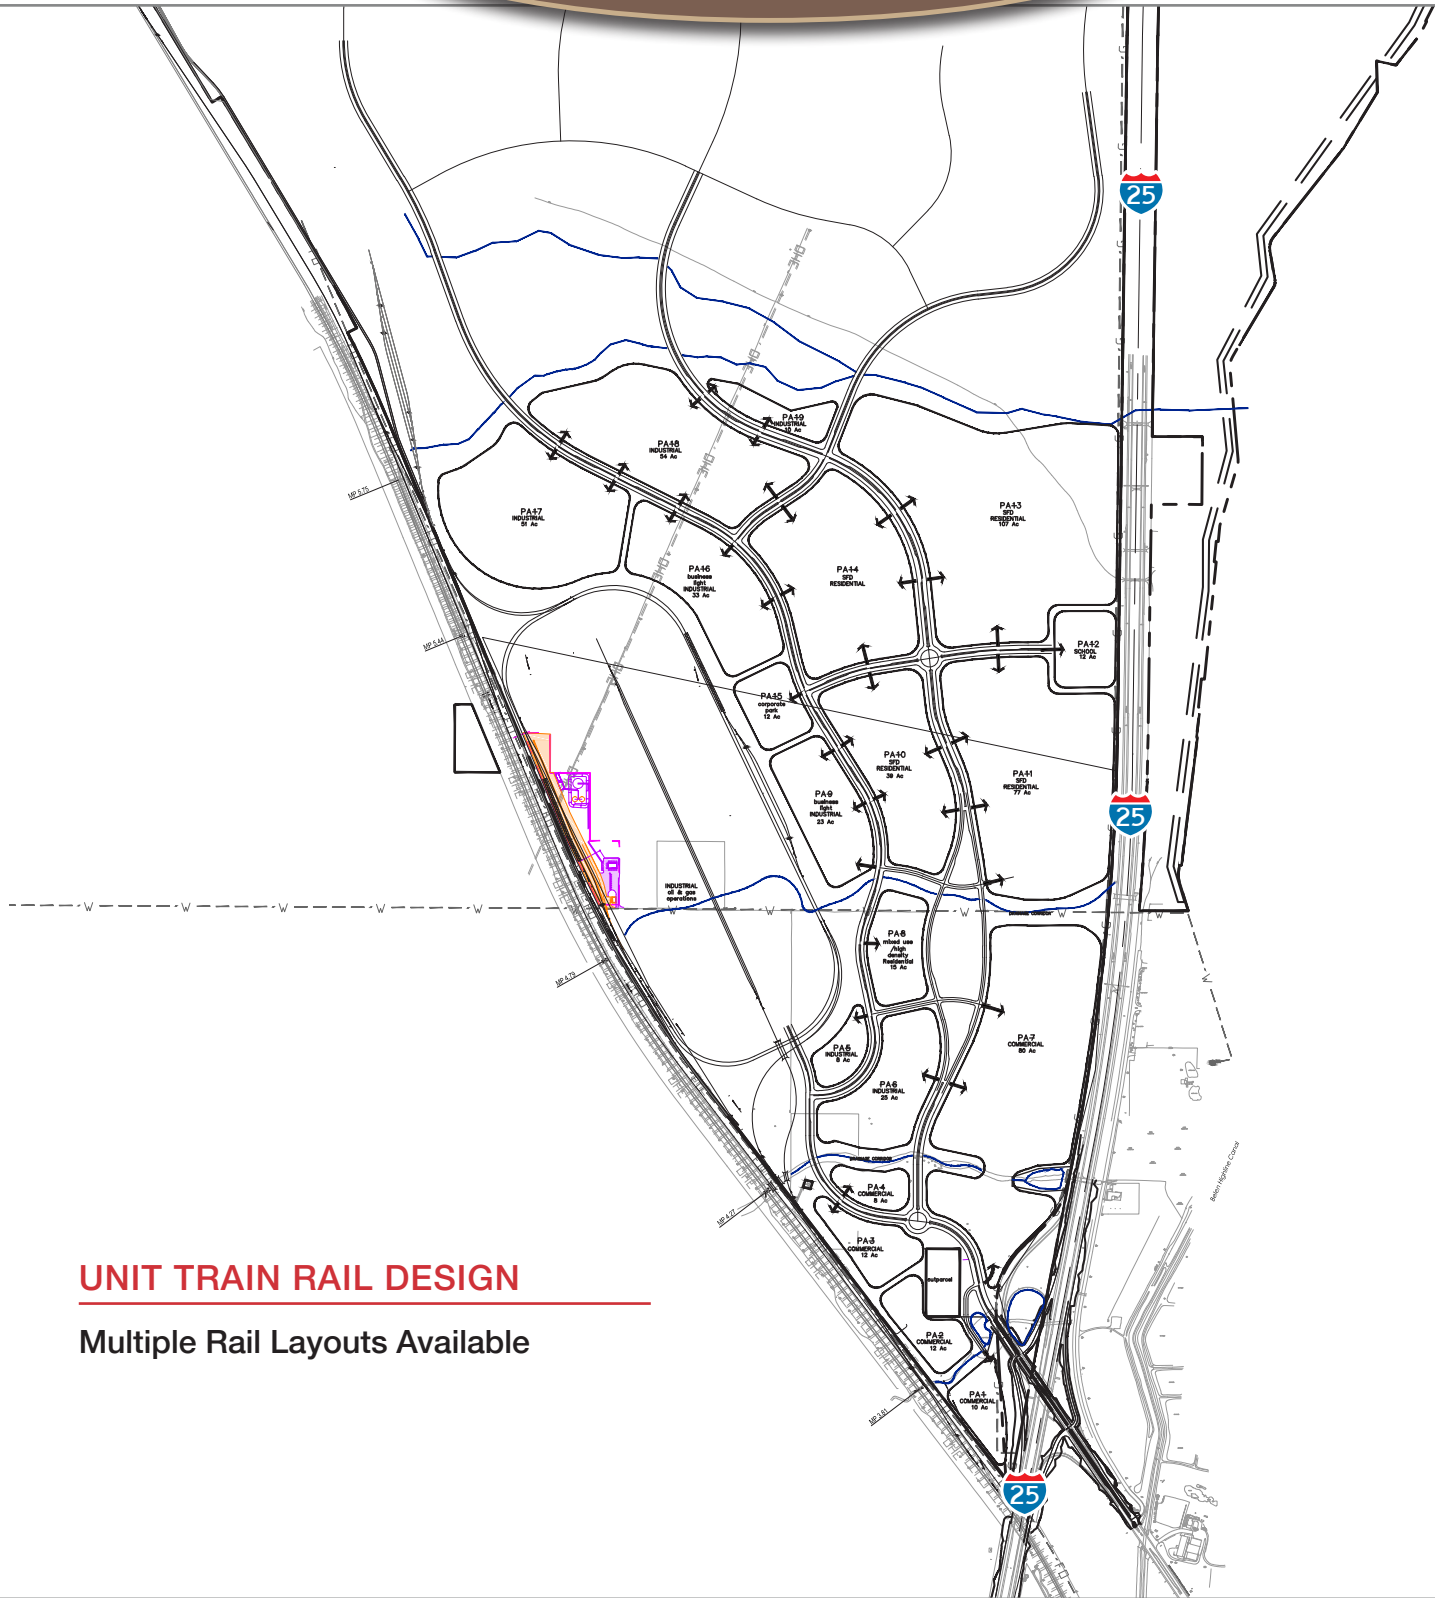

RANCHO CIELO

RANCHO CIELO

UNIT TRAIN RAIL DESIGN

Multiple Rail Layouts Available

RANCHO CIELO

AIRLINES

Albuquerque is served by eight major, commercial carriers and also receives regular in-state service from commuter airlines.

DEMOGRAPHICS

There is a total population of more than **850,000** within 40 miles of Rancho Cielo

	2020	10 mile	20 mile	40 mile
Total Population		67,155	95,988	857,728
Average HH Income		\$59,711	\$59,187	\$73,314
Daytime Employment		13,352	17,695	364,685