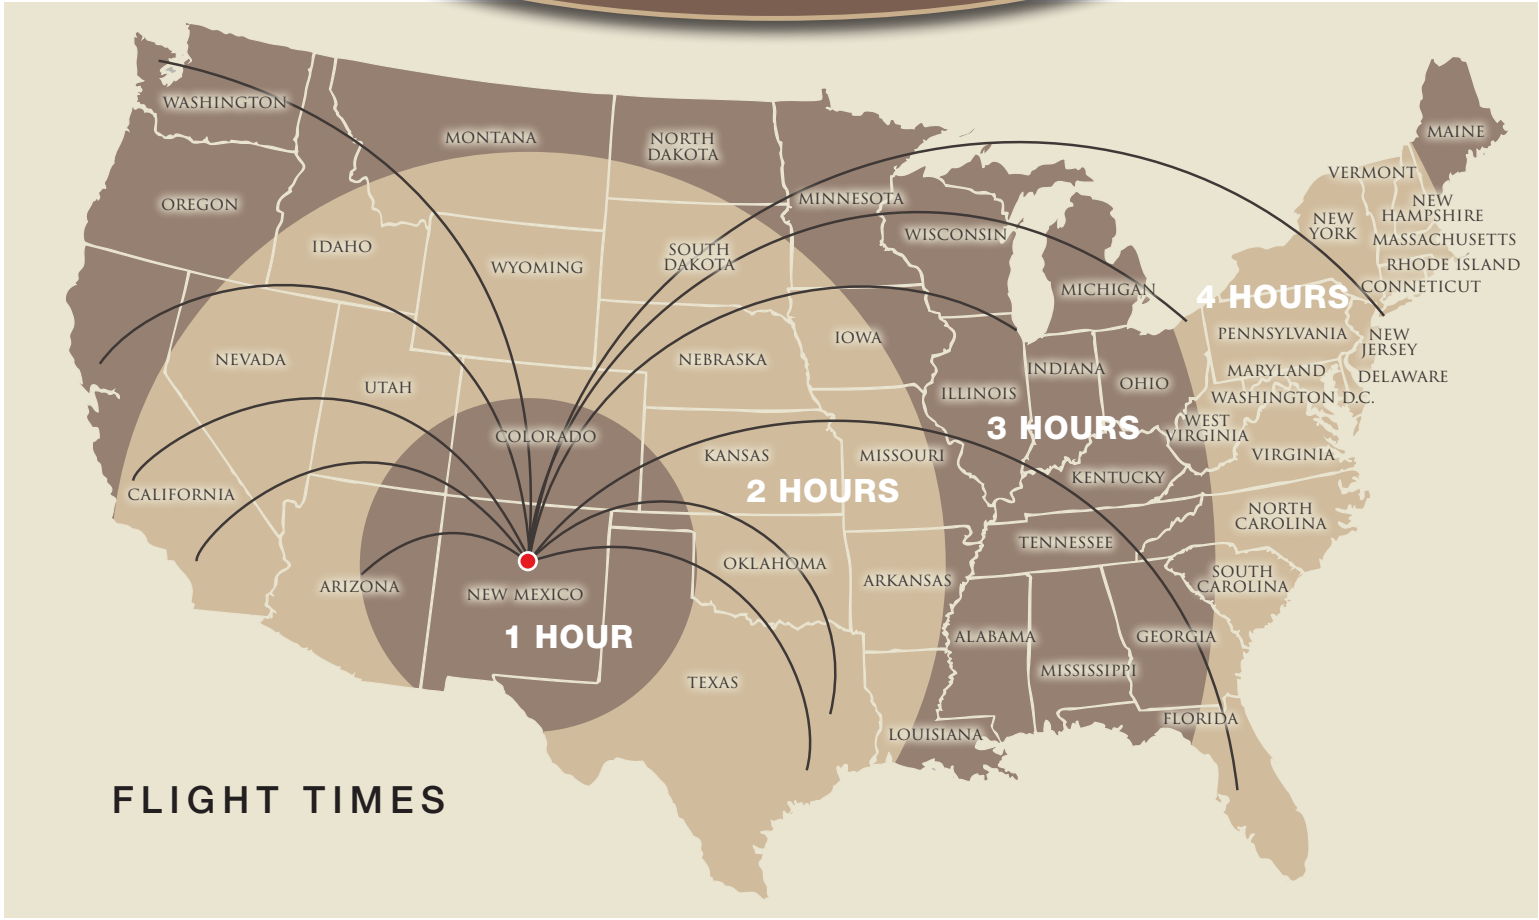

RANCHO CIELO

RANCHO CIELO

UNIT TRAIN RAIL DESIGN

Multiple Rail Layouts Available

RANCHO CIELO

AIRLINES

Albuquerque is served by eight major, commercial carriers and also receives regular in-state service from commuter airlines.

DEMOGRAPHICS

There is a total population of more than **850,000** within 40 miles of Rancho Cielo

	2020	10 mile	20 mile	40 mile
Total Population		67,155	95,988	857,728
Average HH Income		\$59,711	\$59,187	\$73,314
Daytime Employment		13,352	17,695	364,685