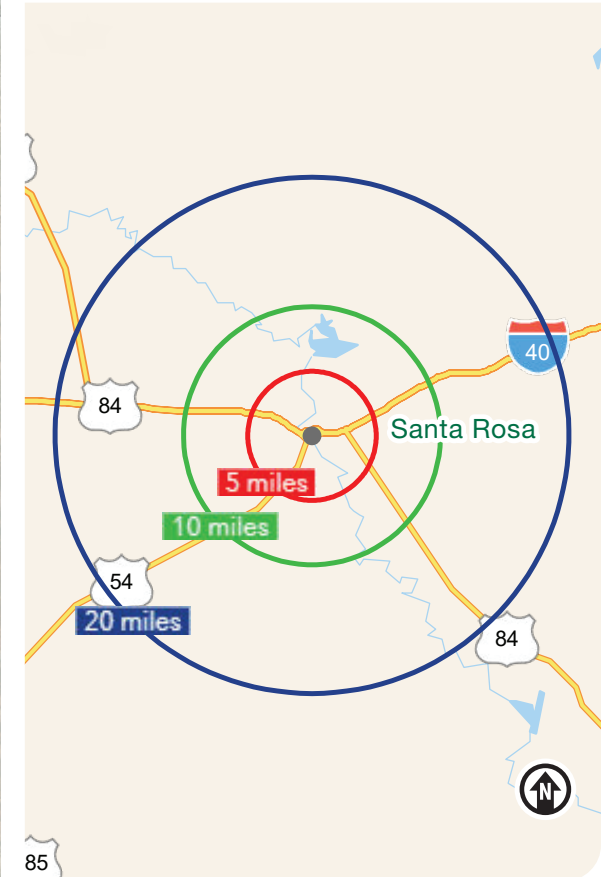

## PORTFOLIO HIGHLIGHTS

- Fully-equipped production/ extraction facilities
- Office property with vaults
- ±22 acres of irrigated farm land

## TURN-KEY CANNABIS PRODUCTION/EXTRACTION PORTFOLIO

Santa Rosa, NM 88435

### SITE LOCATIONS

### DESTINATION TIMES

Destination	Estimated Time
Albuquerque, NM	1:45
Las Cruces, NM	4:00
Denver, CO	5:45