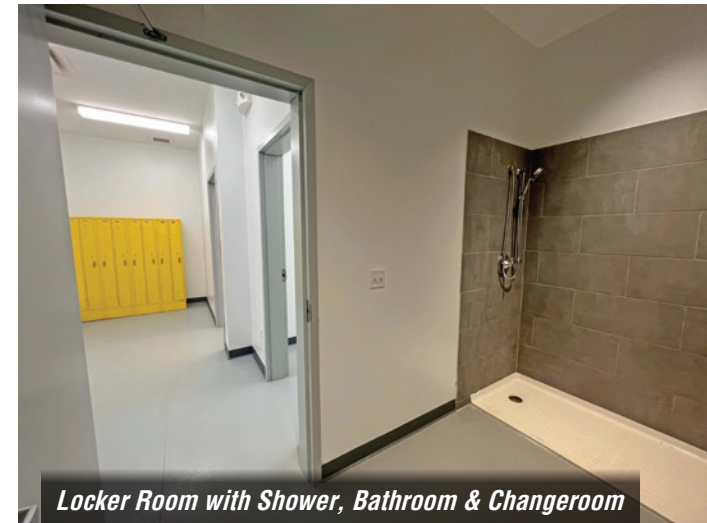

For Sale

TURN-KEY CANNABIS PRODUCTION/EXTRACTION PORTFOLIO

Santa Rosa, NM 88435

Clean Room

Stainless Steel Equipment

Large Stainless Steel Still

Emergency Rinse-Off Shower

Locker Room with Shower, Bathroom & Changeroom